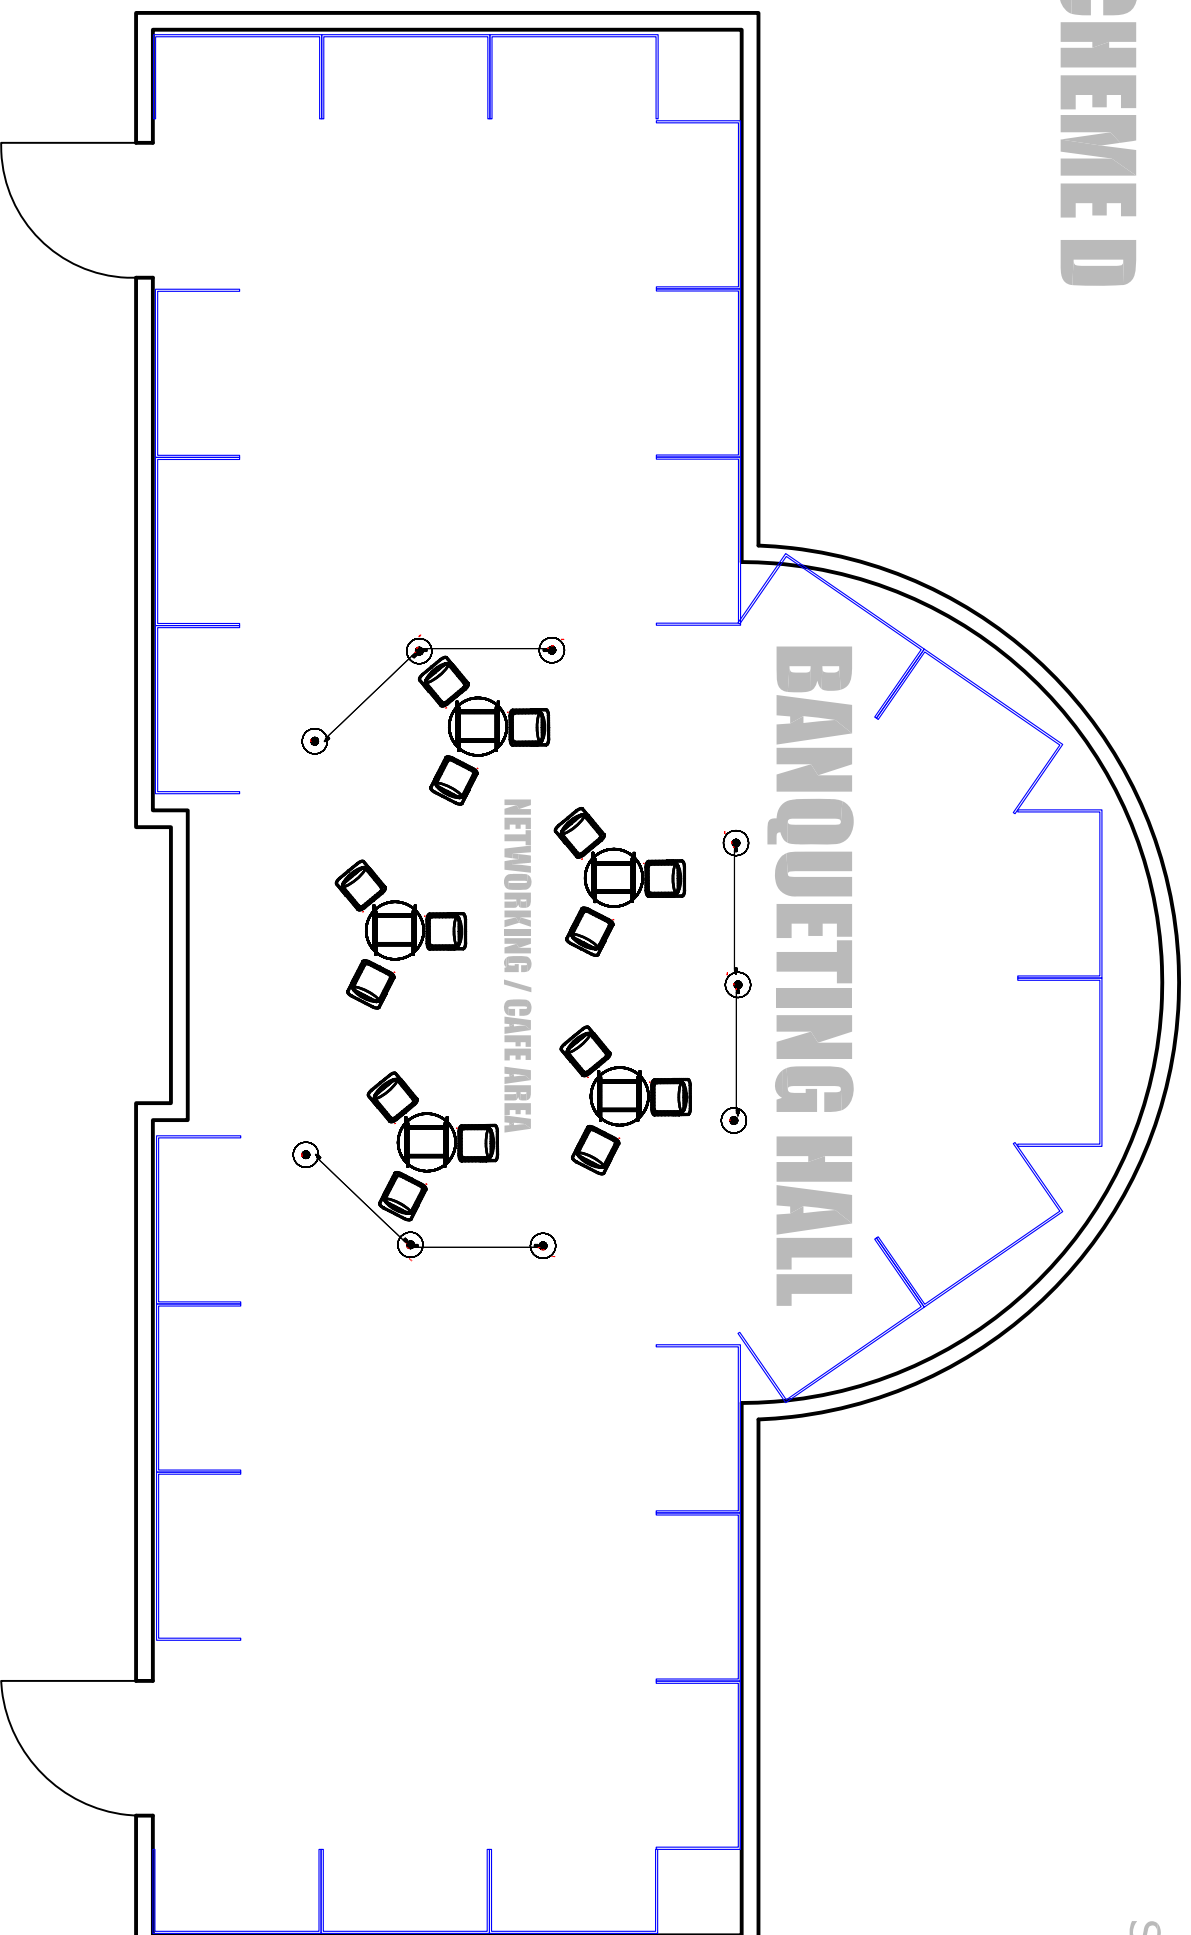

SCHEMED

Salisbury Guildhall Exhibition Space
Estimated Capacity

BANQUETING HALL

NETWORKING / CAFE AREA

2m x 1m Exhibition Space
with backboards as shown
(37)

Glass topped cafe style table
with chairs

Rope barriers with chrome
stanchions

Amendments

CROWN COURT

DRAWING TITLE	
Salisbury Guildhall Estimated Shell Scheme Capacity (D)	
SCALE	REVISION NO
NTS	1
DRAWN BY	DATE
RJM	18.09.17

Radquipp Media Services Ltd
Unit 20, Sarum Business Park
Lancaster Road, Old Sarum,
Salisbury, Wiltshire, SP4 6FB