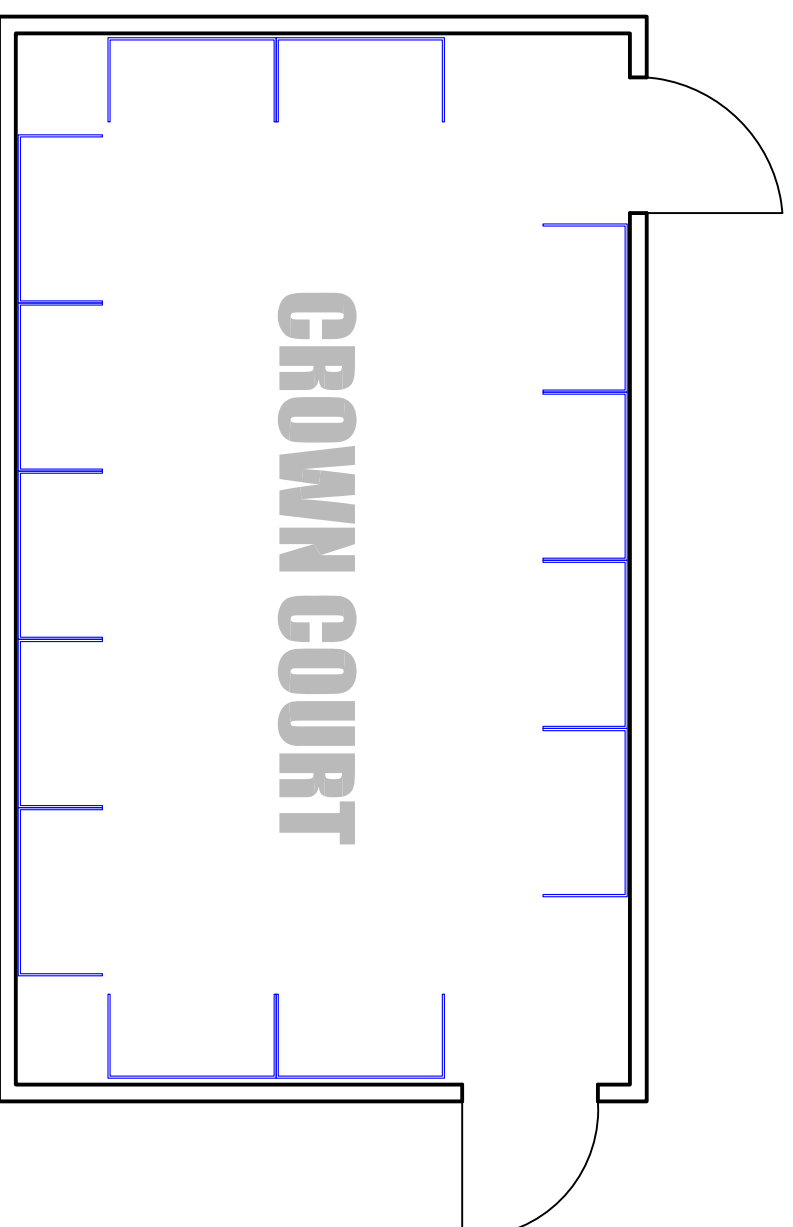

SCHEMED

Salisbury Guildhall Exhibition Space
Estimated Capacity

BANQUETING HALL

NETWORKING / CAFE AREA

2m x 1m Exhibition Space
with backboards as shown
(37)

Glass topped cafe style table
with chairs

Rope barriers with chrome
stanchions

Amendments

CROWN COURT

DRAWING TITLE	
Salisbury Guildhall Estimated Shell Scheme Capacity (D)	
SCALE	REVISION NO
NTS	1
DRAWN BY	DATE
RJM	18.09.17

Radquipp Media Services Ltd
Unit 20, Sarum Business Park
Lancaster Road, Old Sarum,
Salisbury, Wiltshire, SP4 6FB